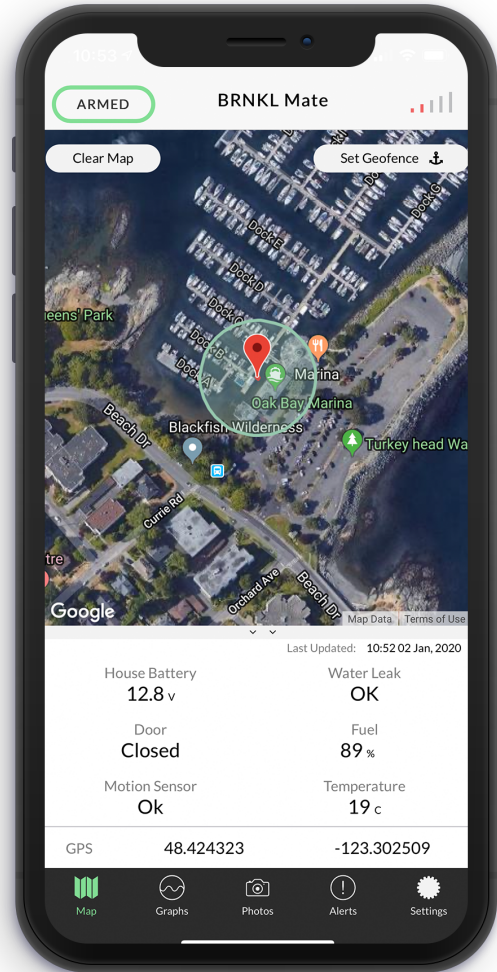

Connect to your boat's NMEA 2000 network to monitor your engines, tank levels, and more.

Better Together

Connect BRNKL Mate to a BRNKL to unlock more functionality. Connect to BRNKL's global cellular network, built-in sensors, wired connections, and an additional camera.

Try a demo

Go to brnkl.io to explore BRNKL using real data from a real boat.

Specifications

General

Physical Dimensions	168 mm x 119 mm x 60 mm
Status Indicator	LED indicator light
Weight	500g
Power Consumption	<10mA (average)
Antennas	GPS (internal) 2.4GHz (internal)
Mounting	Flange mounting
Temperature	-20°C to +75°C
Battery	None
Water Rating	NEMA 4X / IP68

Mobile Network Connection

Connection	via user's mobile device
------------	--------------------------

Connections

Power	1 wired (9-32V DC)
Camera Ports	2 wired
Satellite Port	1 wired
NMEA 2000 Port	1 wired
Wireless	15 maximum

Sensors

GPS Receiver	GPS, Galileo, Glonass, Beidou
--------------	-------------------------------

Interface

Mobile Devices	iOS app and Android app
Connection	Bluetooth

Your Local Dealer

Barnacle Systems Inc
1327 Beach Drive
Victoria, BC, V8S 2N4
Canada